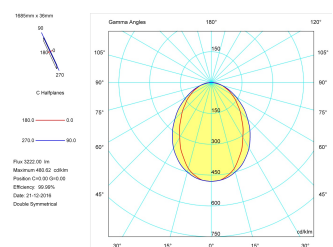

Photometry

Photometry