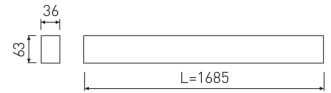

Dimensions

Product dimensions (mm)	36 x 1685 x 63
Packing dimensions (mm)	45 x 1710 x 75

Scheme

Scheme

1685mm length minimalist LED linear luminaire for single use from the TROLL family Essence.

DESCRIPTION

Product

Real power (W)	43
Real luminous flux (Lm)	3222
Luminous efficiency (Lm/W)	74,9
Beam angle (°)	75
Life time (h)	50000
IP	40
Electrical class insulation	Class 1
Operating temperature	from -20°C to 35°C
Electrical feeding	220..240V, 50/60Hz
Colour	Ceramic white
Energy efficiency class	A