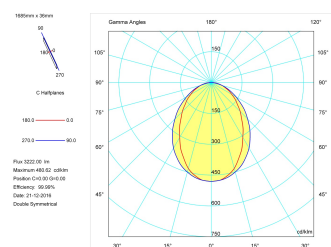

Photometry

Photometry