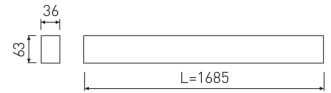

**Dimensions**

Product dimensions (mm)	36 x 1685 x 63
Packing dimensions (mm)	45 x 1710 x 75

**Scheme**

Scheme

**1685mm length minimalist LED linear luminaire for single use from the TROLL family Essence.**