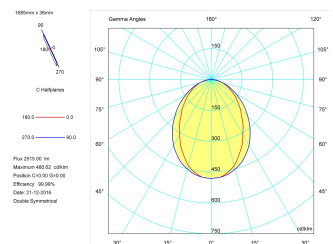

Photometry

Photometry