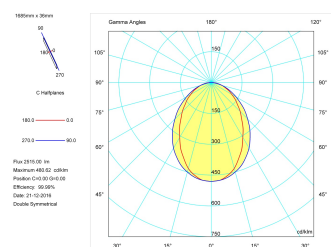

Photometry

Photometry