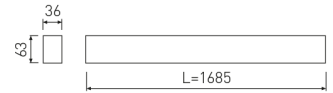

Dimensions

Product dimensions (mm)	36 x 1685 x 63
Packing dimensions (mm)	45 x 1710 x 75

Scheme

Scheme

1685mm length minimalist LED linear luminaire for single use from the TROLL family Essence.

DESCRIPTION