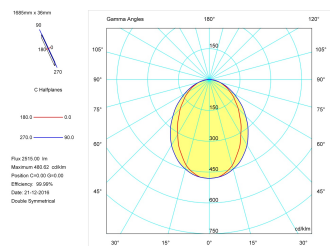

Photometry

Photometry