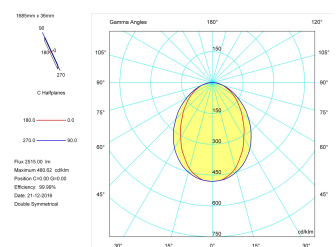

Photometry

Photometry