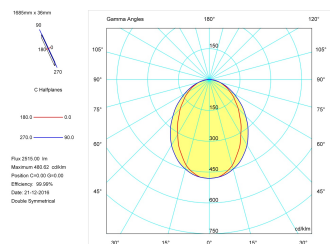

Photometry

Photometry