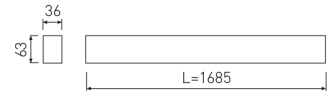

Dimensions

Product dimensions (mm)	36 x 1685 x 63
Packing dimensions (mm)	45 x 1710 x 75

Scheme

Scheme

1685mm length minimalist LED linear luminaire for single use from the TROLL family Essence.

DESCRIPTION

Product

Real power (W)	33,3
Real luminous flux (Lm)	2515
Luminous efficiency (Lm/W)	75,5
Beam angle (°)	75
Life time (h)	50000
IP	40
Electrical class insulation	Class 1
Operating temperature	from -20°C to 35°C
Electrical feeding	220..240V, 50/60Hz
Colour	Ceramic white
Energy efficiency class	A