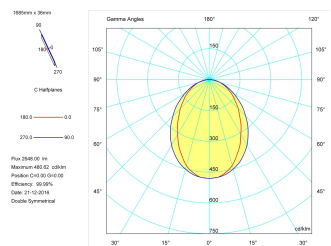

Photometry

Photometry