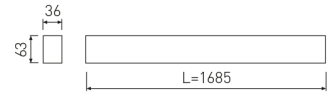

**Dimensions**

Product dimensions (mm)	36 x 1685 x 63
Packing dimensions (mm)	45 x 1710 x 75

**Scheme**

Scheme

**1685mm length minimalist LED linear luminaire for single use from the TROLL family Essence.**