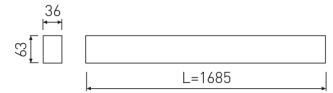

**Dimensions**

Product dimensions (mm)	36 x 1685 x 63
Packing dimensions (mm)	45 x 1710 x 75

**Scheme**

Scheme

**1685mm length minimalist LED linear luminaire for single use from the TROLL family Essence.**

**Pictograms**

**Product**

Real power (W)	33,3
Real luminous flux (Lm)	2648
Luminous efficiency (Lm/W)	79,5
Beam angle (°)	75
Life time (h)	50000
IP	40
Electrical class insulation	Class 1
Operating temperature	from -20°C to 35°C
Electrical feeding	220..240V, 50/60Hz
Colour	Ceramic white
Energy efficiency class	A