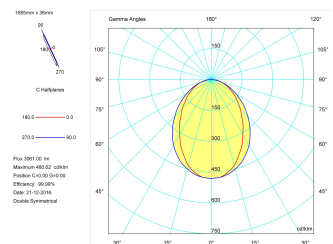

Photometry

Photometry