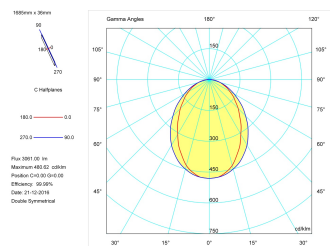

Photometry

Photometry