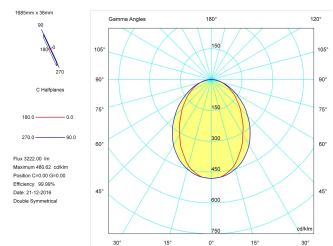

Photometry

Photometry