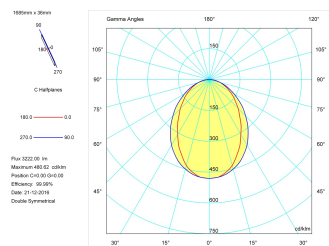

Photometry

Photometry