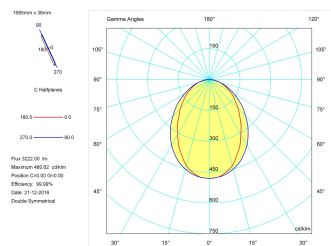

Photometry

Photometry