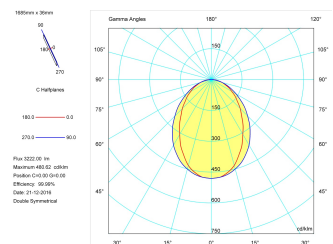

Photometry

Photometry