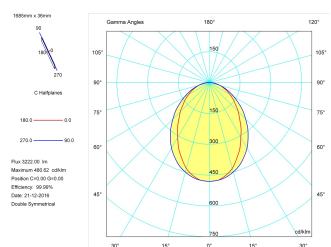

Photometry

Photometry