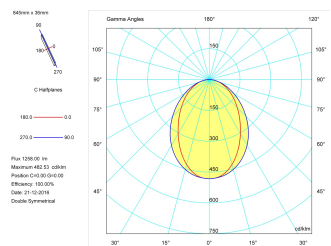

Photometry

Photometry