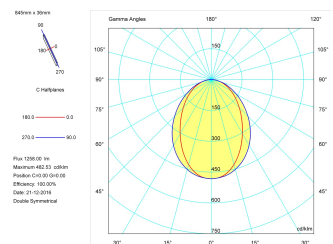

Photometry

Photometry

845 mm length minimalist LED linear luminaire for continuous lines construction from the TROLL family Essence.

DESCRIPTION

845 mm length minimalist LED linear luminaire for continuous lines construction from the TROLL family Essence setting an advanced and innovative thermal balance system through passive dissipation with stable colour temperature of 3000° K (warm white) optimised to be used as general indoor lighting for offices, hospitals commercial areas or residential & contract spaces. Designed for ceiling surface mounted or suspended. Luminaire body built in extruded aluminium finished in grey. Luminaire is IP40. Luminaire built-in an Polycarbonate opal diffuser with an angle beam of 85°. Luminaire sets a 15 W LED source with CRI higher than 85 % and a chromatic dispersion lower than 3 SMCD. Fixture has a luminous flux of 1258 Lm, with an efficiency of 74,0 Lm/W and a total consumption of 17 W. The average life for the luminaire is 50000 h (stabilised at a minimum flux of 70 % from the original). Luminaire built-in an auxiliary gear ON/OFF fed at 220-240V; 50/60 Hz.

Item code	11.1671.2101.21
Product type	IN
Category	Surface Linears
Family	Essence
Subfamily	Essence Ecoled
Materials	Luminaire body built in extruded aluminium.
Optical system	Luminaire built-in a Polycarbonate opal diffuser.
Installation instructions	Luminaire designed for ceiling surface mounted or suspended.

Pictograms