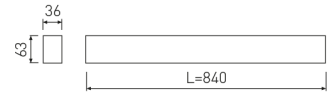

Dimensions

Product dimensions (mm)	36 x 840 x 63
Packing dimensions (mm)	45 x 870 x 75

Scheme

Scheme

Product

Real power (W)	17
Real luminous flux (Lm)	1258
Luminous efficiency (Lm/W)	74,0
Beam angle (°)	75
Life time (h)	50000
IP	40
Electrical class insulation	Class 1
Operating temperature	from -20°C to 35°C
Electrical feeding	220..240V, 50/60Hz
Colour	Grey
Energy efficiency class	A

Control gear

Control gear included	Yes
Control gear	Electronic Control Gear
Factor de potencia	0,94

Light source

Light source included	Yes
Light source	Led
Nominal power (W)	15
Nominal luminous flux (Lm)	2258
Colour temperature (K)	3000
Colour consistency (SDCM)	3
CRI	80