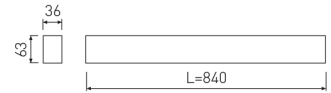

Dimensions

Product dimensions (mm)	36 x 840 x 63
Packing dimensions (mm)	45 x 870 x 75

Scheme

Scheme

845 mm length minimalist LED linear luminaire for continuous lines construction from the TROLL family Essence.

Product

Real power (W)	17
Real luminous flux (Lm)	1258
Luminous efficiency (Lm/W)	74,0
Beam angle (°)	75
Life time (h)	50000
IP	40
Electrical class insulation	Class 1
Operating temperature	from -20°C to 35°C
Electrical feeding	220..240V, 50/60Hz
Colour	Ceramic white
Energy efficiency class	A