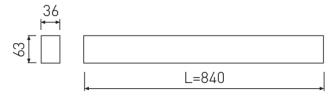

Dimensions

Product dimensions (mm)	36 x 840 x 63
Packing dimensions (mm)	45 x 870 x 75

Scheme

Scheme

845 mm length minimalist LED linear luminaire for continuous lines construction from the TROLL family Essence.

Pictograms

Product

Real power (W)	17
Real luminous flux (Lm)	1258
Luminous efficiency (Lm/W)	74,0
Beam angle (°)	75
Life time (h)	50000
IP	40
Electrical class insulation	Class 1
Operating temperature	from -20°C to 35°C
Electrical feeding	220..240V, 50/60Hz
Colour	Ceramic white
Energy efficiency class	A