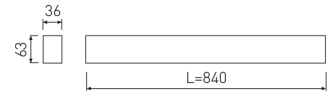

Dimensions

Product dimensions (mm)	36 x 840 x 63
Packing dimensions (mm)	45 x 870 x 75

Scheme

Scheme

845 mm length minimalist LED linear luminaire for continuous lines construction from the TROLL family Essence.