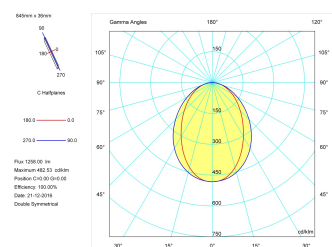

Photometry

Photometry