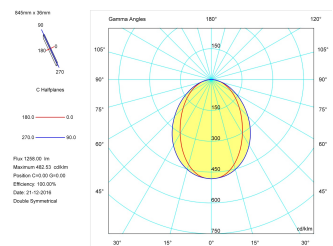

Photometry

Photometry