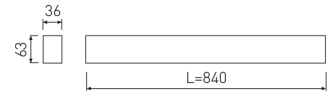

Dimensions

Product dimensions (mm)	36 x 840 x 63
Packing dimensions (mm)	45 x 870 x 75

Scheme

Scheme

Product

Real power (W)	17
Real luminous flux (Lm)	1324
Luminous efficiency (Lm/W)	77,9
Beam angle (°)	75
Life time (h)	50000
IP	40
Electrical class insulation	Class 1
Operating temperature	from -20°C to 35°C
Electrical feeding	220..240V, 50/60Hz
Colour	Grey
Energy efficiency class	A

Control gear

Control gear included	Yes
Control gear	Electronic Control Gear
Factor de potencia	0,94

Light source

Light source included	Yes
Light source	Led
Nominal power (W)	15
Nominal luminous flux (Lm)	2258
Colour temperature (K)	4000
Colour consistency (SDCM)	3
CRI	80