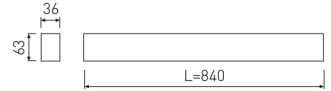

Dimensions

Product dimensions (mm)	36 x 840 x 63
Packing dimensions (mm)	45 x 870 x 75

Scheme

Scheme

845 mm length minimalist LED linear luminaire for continuous lines construction from the TROLL family Essence.