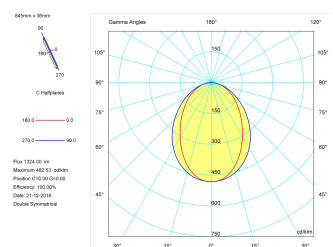

Photometry

Photometry

845 mm length minimalist LED linear luminaire for continuous lines construction from the TROLL family Essence.

DESCRIPTION

845 mm length minimalist LED linear luminaire for continuous lines construction from the TROLL family Essence setting an advanced and innovative thermal balance system through passive dissipation with stable colour temperature of 4000° K (neutral white) optimised to be used as general indoor lighting for offices, hospitals commercial areas or residential & contract spaces. Designed for ceiling surface mounted or suspended. Luminaire body built in extruded aluminium finished in grey. Luminaire is IP40. Luminaire built-in an Polycarbonate opal diffuser with an angle beam of 85°. Luminaire sets a 15 W LED source with CRI higher than 85 % and a chromatic dispersion lower than 3 SMCD. Fixture has a luminous flux of 1324 Lm, with an efficiency of 77,9 Lm/W and a total consumption of 17 W. The average life for the luminaire is 50000 h (stabilised at a minimum flux of 70 % from the original). Luminaire built-in an auxiliary gear ON/OFF fed at 220-240V; 50/60 Hz.

Item code	11.1671.2102.21
Product type	IN
Category	Surface Linears
Family	Essence
Subfamily	Essence Ecoled
Materials	Luminaire body built in extruded aluminium.
Optical system	Luminaire built-in a Polycarbonate opal diffuser.
Installation instructions	Luminaire designed for ceiling surface mounted or suspended.

Pictograms