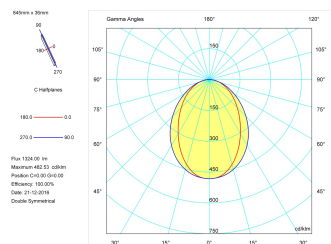

Photometry

Photometry