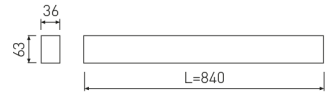

**Dimensions**

Product dimensions (mm)	36 x 840 x 63
Packing dimensions (mm)	45 x 870 x 75

**Scheme**

Scheme

**845 mm length minimalist LED linear luminaire for continuous lines construction from the TROLL family Essence.**

**Pictograms**

**Product**

Real power (W)	17
Real luminous flux (Lm)	1324
Luminous efficiency (Lm/W)	77,9
Beam angle (°)	75
Life time (h)	50000
IP	40
Electrical class insulation	Class 1
Operating temperature	from -20°C to 35°C
Electrical feeding	220..240V, 50/60Hz
Colour	Ceramic white
Energy efficiency class	A