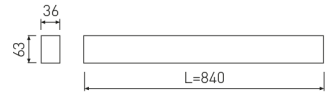

Dimensions

Product dimensions (mm)	36 x 840 x 63
Packing dimensions (mm)	45 x 870 x 75

Scheme

Scheme

845 mm length minimalist LED linear luminaire for continuous lines construction from the TROLL family Essence.