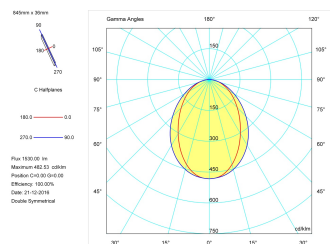

Photometry

Photometry