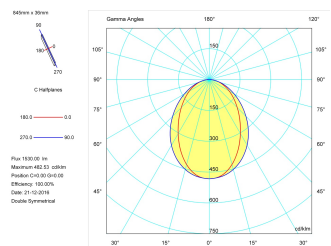

Photometry

Photometry