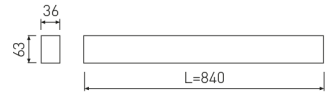

**Dimensions**

Product dimensions (mm)	36 x 840 x 63
Packing dimensions (mm)	45 x 870 x 75

**Scheme**

Scheme

**845 mm length minimalist LED linear luminaire for continuous lines construction from the TROLL family Essence.**