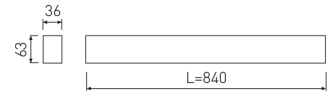

**Dimensions**

Product dimensions (mm)	36 x 840 x 63
Packing dimensions (mm)	45 x 870 x 75

**Scheme**

Scheme

**845 mm length minimalist LED linear luminaire for continuous lines construction from the TROLL family Essence.**