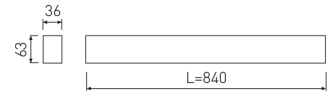

Dimensions

Product dimensions (mm)	36 x 840 x 63
Packing dimensions (mm)	45 x 870 x 75

Scheme

Scheme

845 mm length minimalist LED linear luminaire for continuous lines construction from the TROLL family Essence.

Product

Real power (W)	22,5
Real luminous flux (Lm)	1530
Luminous efficiency (Lm/W)	68,0
Beam angle (°)	75
Life time (h)	50000
IP	40
Electrical class insulation	Class 1
Operating temperature	from -20°C to 35°C
Electrical feeding	220..240V, 50/60Hz
Colour	Ceramic white
Energy efficiency class	A