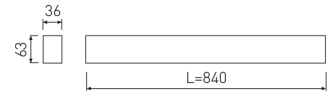

**Dimensions**

Product dimensions (mm)	36 x 840 x 63
Packing dimensions (mm)	45 x 870 x 75

**Scheme**

Scheme

**845 mm length minimalist LED linear luminaire for continuous lines construction from the TROLL family Essence.**

**Pictograms**

**Product**

Real power (W)	22,5
Real luminous flux (Lm)	1530
Luminous efficiency (Lm/W)	68,0
Beam angle (°)	75
Life time (h)	50000
IP	40
Electrical class insulation	Class 1
Operating temperature	from -20°C to 35°C
Electrical feeding	220..240V, 50/60Hz
Colour	Ceramic white
Energy efficiency class	A