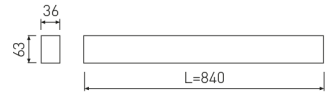

**Dimensions**

Product dimensions (mm)	36 x 840 x 63
Packing dimensions (mm)	45 x 870 x 75

**Scheme**

Scheme

**845 mm length minimalist LED linear luminaire for continuous lines construction from the TROLL family Essence.**

**Pictograms**

**Product**

Real power (W)	22,5
Real luminous flux (Lm)	1530
Luminous efficiency (Lm/W)	68,0
Beam angle (°)	75
Life time (h)	50000
IP	40
Electrical class insulation	Class 1
Operating temperature	from -20°C to 35°C
Electrical feeding	220..240V, 50/60Hz
Colour	Ceramic white
Energy efficiency class	A