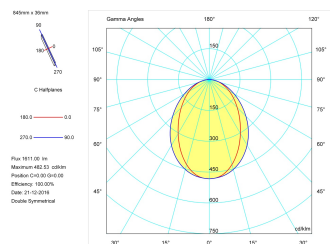

Photometry

Photometry