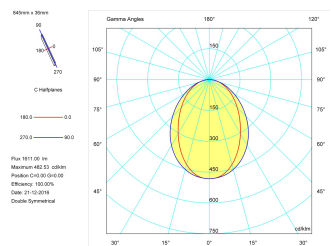

Photometry

Photometry