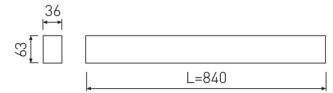

Dimensions

Product dimensions (mm)	36 x 840 x 63
Packing dimensions (mm)	45 x 870 x 75

Scheme

Scheme

845 mm length minimalist LED linear luminaire for continuous lines construction from the TROLL family Essence.

Product

Real power (W)	22,5
Real luminous flux (Lm)	1611
Luminous efficiency (Lm/W)	71,6
Beam angle (°)	75
Life time (h)	50000
IP	40
Electrical class insulation	Class 1
Operating temperature	from -20°C to 35°C
Electrical feeding	220..240V, 50/60Hz
Colour	Ceramic white
Energy efficiency class	A