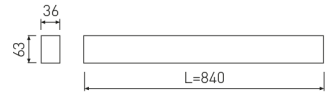

**Dimensions**

Product dimensions (mm)	36 x 840 x 63
Packing dimensions (mm)	45 x 870 x 75

**Scheme**

Scheme

**845 mm length minimalist LED linear luminaire for continuous lines construction from the TROLL family Essence.**

**Pictograms**

**Product**

Real power (W)	22,5
Real luminous flux (Lm)	1611
Luminous efficiency (Lm/W)	71,6
Beam angle (°)	75
Life time (h)	50000
IP	40
Electrical class insulation	Class 1
Operating temperature	from -20°C to 35°C
Electrical feeding	220..240V, 50/60Hz
Colour	Ceramic white
Energy efficiency class	A