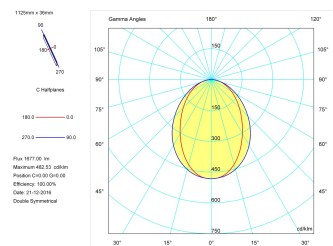

Photometry

Photometry