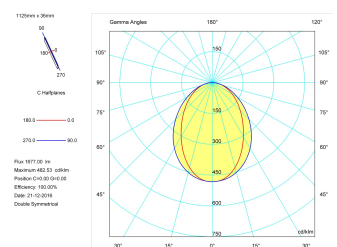

Photometry

Photometry