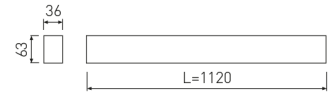

Dimensions

Product dimensions (mm)	36 x 1120 x 63
Packing dimensions (mm)	45 x 1150 x 75

Scheme

Scheme

1125 mm length minimalist LED linear luminaire for continuous lines construction from the TROLL family Essence.

DESCRIPTION

1125 mm length minimalist LED linear luminaire for continuous lines construction from the TROLL family Essence setting an advanced and innovative thermal balance system through passive dissipation with stable colour temperature of 3000° K (warm white) optimised to be used as general indoor lighting for offices, hospitals commercial areas or residential & contract spaces. Designed for ceiling surface mounted or suspended. Luminaire body built in extruded aluminium finished in white. Luminaire is IP40. Luminaire built-in an Polycarbonate opal diffuser with an angle beam of 85°. Luminaire sets a 19,5 W LED source with CRI higher than 85 % and a chromatic dispersion lower than 3 SMCD. Fixture has a luminous flux of 1677 Lm, with an efficiency of 76,2 Lm/W and a total consumption of 22 W. The average life for the luminaire is 50000 h (stabilised at a minimum flux of 70 % from the original). Luminaire built-in an auxiliary gear ON/OFF fed at 220-240V; 50/60 Hz.

Item code	11.1671.2201.63
Product type	IN
Category	Surface Linears
Family	Essence
Subfamily	Essence Ecoled
Materials	Luminaire body built in extruded aluminium.
Optical system	Luminaire built-in a Polycarbonate opal diffuser.
Installation instructions	Luminaire designed for ceiling surface mounted or suspended.
Pictograms	

Product