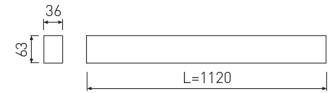

Dimensions

Product dimensions (mm)	36 x 1120 x 63
Packing dimensions (mm)	45 x 1150 x 75

Scheme

Scheme

1125 mm length minimalist LED linear luminaire for continuous lines construction from the TROLL family Essence.

Product

Real power (W)	22
Real luminous flux (Lm)	1765
Luminous efficiency (Lm/W)	80,2
Beam angle (°)	75
Life time (h)	50000
IP	40
Electrical class insulation	Class 1
Operating temperature	from -20°C to 35°C
Electrical feeding	220..240V, 50/60Hz
Colour	Ceramic white
Energy efficiency class	A