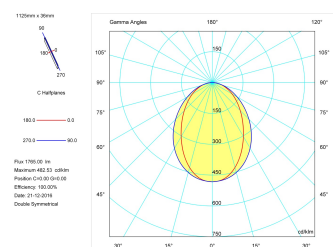

Photometry

Photometry