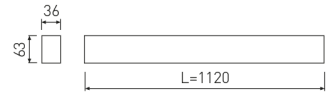

**Dimensions**

Product dimensions (mm)	36 x 1120 x 63
Packing dimensions (mm)	45 x 1150 x 75

**Scheme**

Scheme

**1125 mm length minimalist LED linear luminaire for continuous lines construction from the TROLL family Essence.**