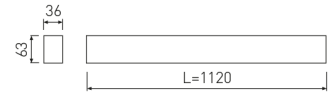

**Dimensions**

Product dimensions (mm)	36 x 1120 x 63
Packing dimensions (mm)	45 x 1150 x 75

**Scheme**

Scheme

**1125 mm length minimalist LED linear luminaire for continuous lines construction from the TROLL family Essence.**