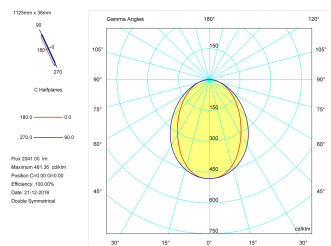

Photometry

Photometry