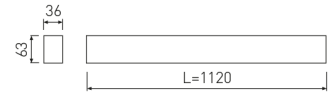

Dimensions

Product dimensions (mm)	36 x 1120 x 63
Packing dimensions (mm)	45 x 1150 x 75

Scheme

Scheme

1125 mm length minimalist LED linear luminaire for continuous lines construction from the TROLL family Essence.