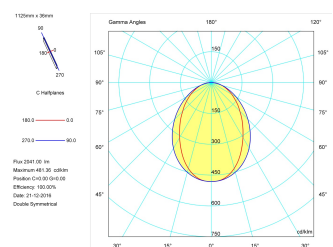

Photometry

Photometry