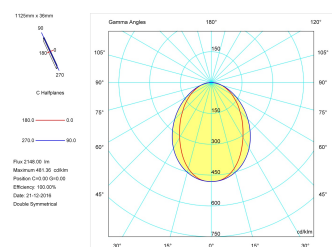

Photometry

Photometry