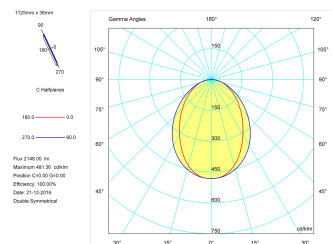

Photometry

Photometry

1125 mm length minimalist LED linear luminaire for continuous lines construction from the TROLL family Essence.

DESCRIPTION

1125 mm length minimalist LED linear luminaire for continuous lines construction from the TROLL family Essence setting an advanced and innovative thermal balance system through passive dissipation with stable colour temperature of 4000° K (neutral white) optimised to be used as general indoor lighting for offices, hospitals commercial areas or residential & contract spaces. Designed for ceiling surface mounted or suspended. Luminaire body built in extruded aluminium finished in grey. Luminaire is IP40. Luminaire built-in an Polycarbonate opal diffuser with an angle beam of 85°. Luminaire sets a 27 W LED source with CRI higher than 85 % and a chromatic dispersion lower than 3 SMCD. Fixture has a luminous flux of 2148 Lm, with an efficiency of 75,9 Lm/W and a total consumption of 28,3 W. The average life for the luminaire is 50000 h (stabilised at a minimum flux of 70 % from the original). Luminaire built-in an auxiliary gear ON/OFF fed at 220-240V; 50/60 Hz.

Item code	11.1671.2204.21
Product type	IN
Category	Surface Linears
Family	Essence
Subfamily	Essence Ecoled
Materials	Luminaire body built in extruded aluminium.
Optical system	Luminaire built-in a Polycarbonate opal diffuser.
Installation instructions	Luminaire designed for ceiling surface mounted or suspended.
Pictograms