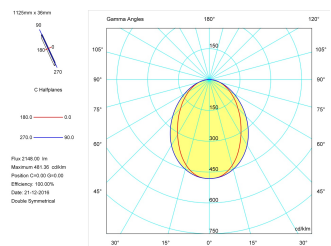

Photometry

Photometry