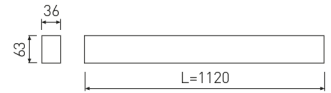

**Pictograms**

**Dimensions**

Product dimensions (mm)	36 x 1120 x 63
Packing dimensions (mm)	45 x 1150 x 75

**Scheme**

**Scheme**

**Product**

Real power (W)	28,3
Real luminous flux (Lm)	2148
Luminous efficiency (Lm/W)	75,9
Beam angle (°)	75
Life time (h)	50000
IP	40
Electrical class insulation	Class 1
Operating temperature	from -20°C to 35°C
Electrical feeding	220..240V, 50/60Hz
Colour	Grey
Energy efficiency class	A

**Control gear**

Control gear included	Yes
Control gear	Electronic Control Gear
Factor de potencia	0,94

**Light source**

Light source included	Yes
Light source	Led
Nominal power (W)	27
Nominal luminous flux (Lm)	3600
Colour temperature (K)	4000
Colour consistency (SDCM)	3
CRI	80