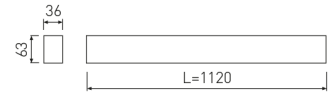

Dimensions

Product dimensions (mm)	36 x 1120 x 63
Packing dimensions (mm)	45 x 1150 x 75

Scheme

Scheme

Product

Real power (W)	28,3
Real luminous flux (Lm)	2148
Luminous efficiency (Lm/W)	75,9
Beam angle (°)	75
Life time (h)	50000
IP	40
Electrical class insulation	Class 1
Operating temperature	from -20°C to 35°C
Electrical feeding	220..240V, 50/60Hz
Colour	Grey
Energy efficiency class	A

Control gear

Control gear included	Yes
Control gear	Electronic Control Gear
Factor de potencia	0,94

Light source

Light source included	Yes
Light source	Led
Nominal power (W)	27
Nominal luminous flux (Lm)	3600
Colour temperature (K)	4000
Colour consistency (SDCM)	3
CRI	80