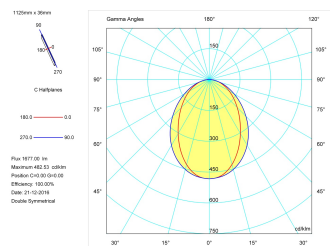

Photometry

Photometry