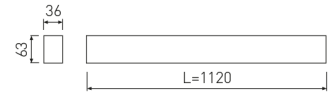

Dimensions

Product dimensions (mm)	36 x 1120 x 63
Packing dimensions (mm)	45 x 1150 x 75

Scheme

Scheme

1125 mm length minimalist LED linear luminaire for continuous lines construction from the TROLL family Essence.