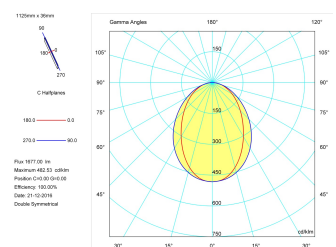

Photometry

Photometry