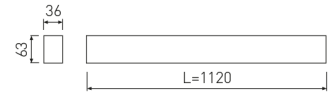

#### Dimensions

Product dimensions (mm)	36 x 1120 x 63
Packing dimensions (mm)	45 x 1150 x 75