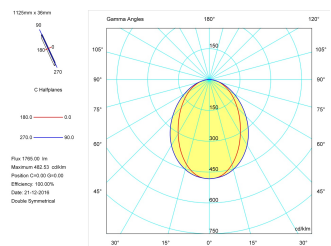

Photometry

Photometry