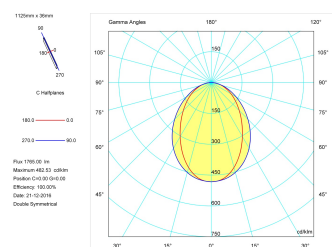

Photometry

Photometry