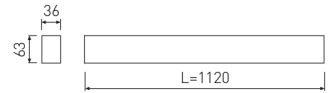

**Dimensions**

Product dimensions (mm)	36 x 1120 x 63
Packing dimensions (mm)	45 x 1150 x 75

**Scheme**

Scheme

**1125 mm length minimalist LED linear luminaire for continuous lines construction from the TROLL family Essence.**

**Pictograms**

**Product**

Real power (W)	22
Real luminous flux (Lm)	1765
Luminous efficiency (Lm/W)	80,2
Beam angle (°)	75
Life time (h)	50000
IP	40
Electrical class insulation	Class 1
Operating temperature	from -20°C to 35°C
Electrical feeding	220..240V, 50/60Hz
Colour	Ceramic white
Energy efficiency class	A