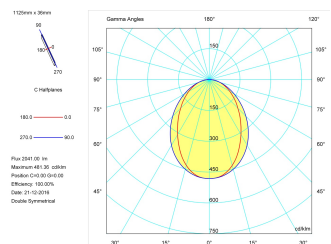

Photometry

Photometry