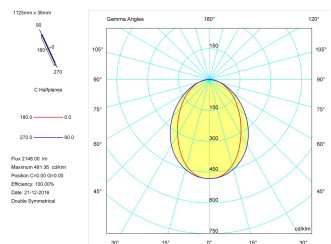

Photometry

Photometry