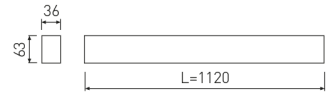

Dimensions

Product dimensions (mm)	36 x 1120 x 63
Packing dimensions (mm)	45 x 1150 x 75

Scheme

Scheme

1125 mm length minimalist LED linear luminaire for continuous lines construction from the TROLL family Essence.