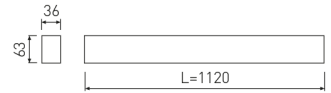

**Dimensions**

Product dimensions (mm)	36 x 1120 x 63
Packing dimensions (mm)	45 x 1150 x 75

**Scheme**

Scheme

**1125 mm length minimalist LED linear luminaire for continuous lines construction from the TROLL family Essence.**

**Pictograms**

**Product**

Real power (W)	28,3
Real luminous flux (Lm)	2148
Luminous efficiency (Lm/W)	75,9
Beam angle (°)	75
Life time (h)	50000
IP	40
Electrical class insulation	Class 1
Operating temperature	from -20°C to 35°C
Electrical feeding	220..240V, 50/60Hz
Colour	Ceramic white
Energy efficiency class	A