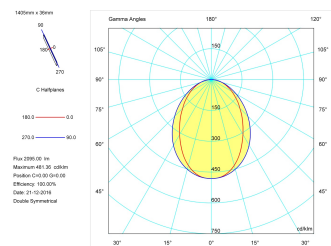

Photometry

Photometry

1405mm length minimalist LED linear luminaire for continuous lines construction from the TROLL family Essence.

DESCRIPTION

1405mm length minimalist LED linear luminaire for continuous lines construction from the TROLL family Essence setting an advanced and innovative thermal balance system through passive dissipation with stable colour temperature of 3000° K (warm white) optimised to be used as general indoor lighting for offices, hospitals commercial areas or residential & contract spaces. Designed for ceiling surface mounted or suspended. Luminaire body built in extruded aluminium finished in black. Luminaire is IP40. Luminaire built-in an Polycarbonate opal diffuser with an angle beam of 85°. Luminaire sets a 24 W LED source with CRI higher than 85 % and a chromatic dispersion lower than 3 SMCD. Fixture has a luminous flux of 2095 Lm, with an efficiency of 78,5 Lm/W and a total consumption of 26,7 W. The average life for the luminaire is 50000 h (stabilised at a minimum flux of 70 % from the original). Luminaire built-in an auxiliary gear ON/OFF fed at 220-240V; 50/60 Hz.

Item code	11.1671.2301.04
Product type	IN
Category	Surface Linears
Family	Essence
Subfamily	Essence Ecoled
Materials	Luminaire body built in extruded aluminium.
Optical system	Luminaire built-in a Polycarbonate opal diffuser.
Installation instructions	Luminaire designed for ceiling surface mounted or suspended.

Pictograms