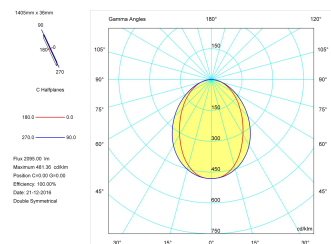

Photometry

Photometry