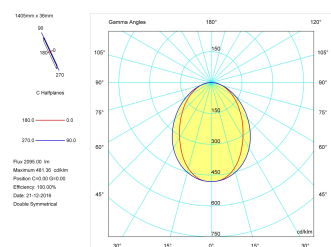

Photometry

Photometry

1405mm length minimalist LED linear luminaire for continuous lines construction from the TROLL family Essence.

DESCRIPTION

1405mm length minimalist LED linear luminaire for continuous lines construction from the TROLL family Essence setting an advanced and innovative thermal balance system through passive dissipation with stable colour temperature of 3000° K (warm white) optimised to be used as general indoor lighting for offices, hospitals commercial areas or residential & contract spaces. Designed for ceiling surface mounted or suspended. Luminaire body built in extruded aluminium finished in grey. Luminaire is IP40. Luminaire built-in an Polycarbonate opal diffuser with an angle beam of 85°. Luminaire sets a 24 W LED source with CRI higher than 85 % and a chromatic dispersion lower than 3 SMCD. Fixture has a luminous flux of 2095 Lm, with an efficiency of 78,5 Lm/W and a total consumption of 26,7 W. The average life for the luminaire is 50000 h (stabilised at a minimum flux of 70 % from the original). Luminaire built-in an auxiliary gear ON/OFF fed at 220-240V; 50/60 Hz.

Item code	11.1671.2301.21
Product type	IN
Category	Surface Linears
Family	Essence
Subfamily	Essence Ecoled
Materials	Luminaire body built in extruded aluminium.
Optical system	Luminaire built-in a Polycarbonate opal diffuser.
Installation instructions	Luminaire designed for ceiling surface mounted or suspended.

Pictograms