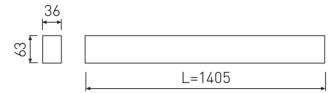

Dimensions

Product dimensions (mm)	36 x 1400 x 63
Packing dimensions (mm)	45 x 1430 x 75

Scheme

Scheme

Product

Real power (W)	26,7
Real luminous flux (Lm)	2095
Luminous efficiency (Lm/W)	78,5
Beam angle (°)	75
Life time (h)	50000
IP	40
Electrical class insulation	Class 1
Operating temperature	from -20°C to 35°C
Electrical feeding	220..240V, 50/60Hz
Colour	Grey
Energy efficiency class	A

Control gear

Control gear included	Yes
Control gear	Electronic Control Gear
Factor de potencia	0,94

Light source

Light source included	Yes
Light source	Led
Nominal power (W)	24
Nominal luminous flux (Lm)	3150
Colour temperature (K)	3000
Colour consistency (SDCM)	3
CRI	80