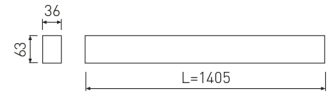

**Dimensions**

Product dimensions (mm)	36 x 1400 x 63
Packing dimensions (mm)	45 x 1430 x 75

**Scheme**

Scheme

**1405mm length minimalist LED linear luminaire for continuous lines construction from the TROLL family Essence.**