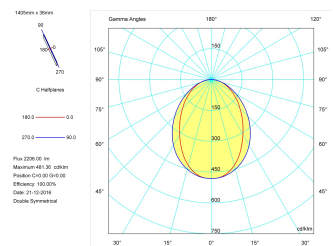

Photometry

Photometry