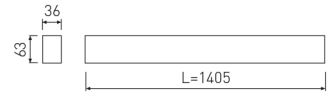

Dimensions

Product dimensions (mm)	36 x 1400 x 63
Packing dimensions (mm)	45 x 1430 x 75

Scheme

Scheme

1405mm length minimalist LED linear luminaire for continuous lines construction from the TROLL family Essence.