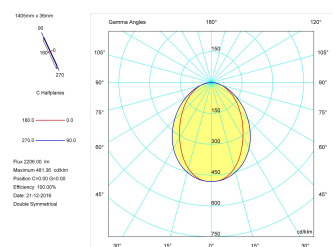

Photometry

Photometry