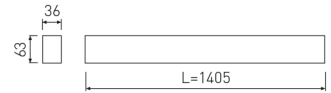

Dimensions

Product dimensions (mm)	36 x 1400 x 63
Packing dimensions (mm)	45 x 1430 x 75

Scheme

Scheme

1405mm length minimalist LED linear luminaire for continuous lines construction from the TROLL family Essence.

Product

Real power (W)	26,7
Real luminous flux (Lm)	2206
Luminous efficiency (Lm/W)	82,6
Beam angle (°)	75
Life time (h)	50000
IP	40
Electrical class insulation	Class 1
Operating temperature	from -20°C to 35°C
Electrical feeding	220..240V, 50/60Hz
Colour	Ceramic white
Energy efficiency class	A