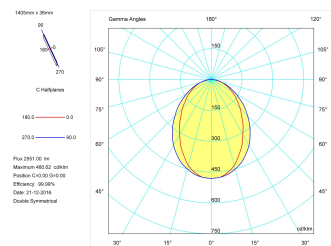

Photometry

Photometry