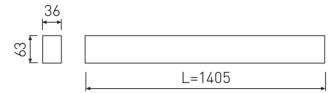

**Dimensions**

Product dimensions (mm)	36 x 1400 x 63
Packing dimensions (mm)	45 x 1430 x 75

**Scheme**

Scheme

**1405mm length minimalist LED linear luminaire for continuous lines construction from the TROLL family Essence.**