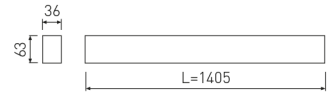

Dimensions

Product dimensions (mm)	36 x 1400 x 63
Packing dimensions (mm)	45 x 1430 x 75

Scheme

Scheme

1405mm length minimalist LED linear luminaire for continuous lines construction from the TROLL family Essence.