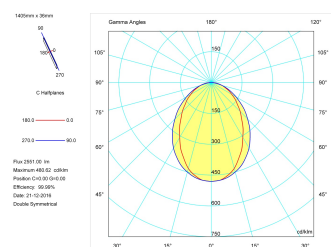

Photometry

Photometry