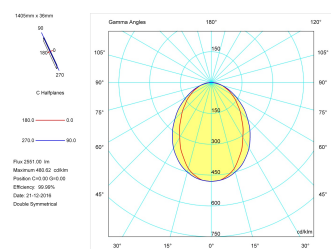

Photometry

Photometry