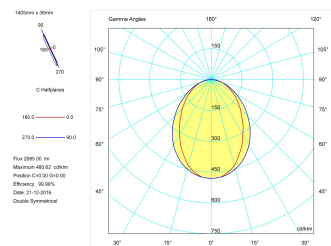

Photometry

Photometry