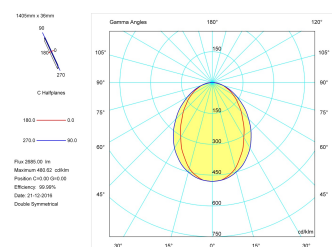

Photometry

Photometry