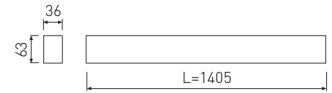

Dimensions

Product dimensions (mm)	36 x 1400 x 63
Packing dimensions (mm)	45 x 1430 x 75

Scheme

Scheme

1405mm length minimalist LED linear luminaire for continuous lines construction from the TROLL family Essence.