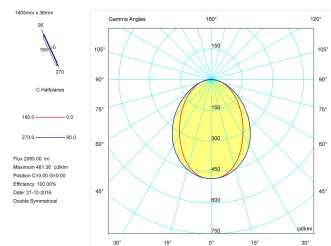

Photometry

Photometry