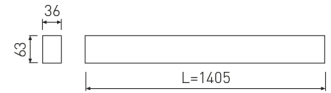

Dimensions

Product dimensions (mm)	36 x 1400 x 63
Packing dimensions (mm)	45 x 1430 x 75

Scheme

Scheme

1405mm length minimalist LED linear luminaire for continuous lines construction from the TROLL family Essence.

Pictograms

Product

Real power (W)	26,7
Real luminous flux (Lm)	2095
Luminous efficiency (Lm/W)	78,5
Beam angle (°)	75
Life time (h)	50000
IP	40
Electrical class insulation	Class 1
Operating temperature	from -20°C to 35°C
Electrical feeding	220..240V, 50/60Hz
Colour	Ceramic white
Energy efficiency class	A