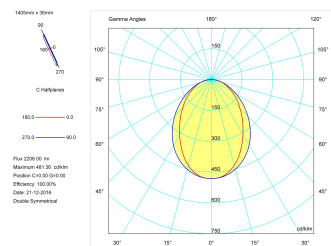

Photometry

Photometry