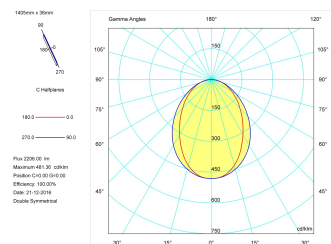

Photometry

Photometry