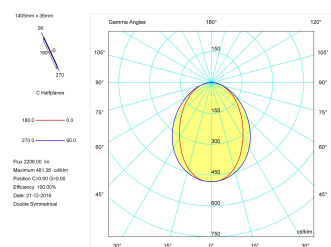

Photometry

Photometry