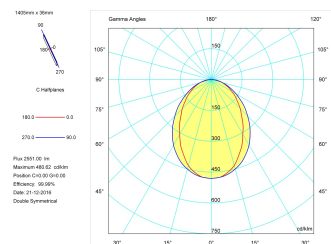

Photometry

Photometry