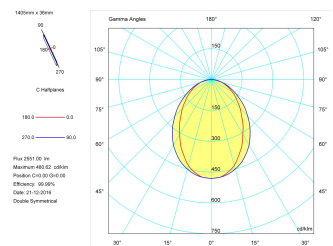

Photometry

Photometry