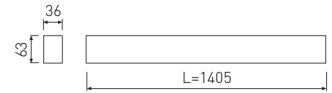

Dimensions

Product dimensions (mm)	36 x 1400 x 63
Packing dimensions (mm)	45 x 1430 x 75

Scheme

Scheme

1405mm length minimalist LED linear luminaire for continuous lines construction from the TROLL family Essence.

DESCRIPTION

1405mm length minimalist LED linear luminaire for continuous lines construction from the TROLL family Essence setting an advanced and innovative thermal balance system through passive dissipation with stable colour temperature of 3000° K (warm white) optimised to be used as general indoor lighting for offices, hospitals commercial areas or residential & contract spaces. Designed for ceiling surface mounted or suspended. Luminaire body built in extruded aluminium finished in white. Luminaire is IP40. Luminaire built-in a Polycarbonate opal diffuser with an angle beam of 85°. Luminaire sets a 34 W LED source with CRI higher than 85 % and a chromatic dispersion lower than 3 SMCD. Fixture has a luminous flux of 2551 Lm, with an efficiency of 70,9 Lm/W and a total consumption of 36 W. The average life for the luminaire is 50000 h (stabilised at a minimum flux of 70 % from the original). Luminaire built-in an auxiliary gear DALI dimmable fed at 220-240V; 50/60 Hz.

Item code	11.1671.2307.63
Product type	IN
Category	Surface Linears
Family	Essence
Subfamily	Essence Ecoled
Materials	Luminaire body built in extruded aluminium.
Optical system	Luminaire built-in a Polycarbonate opal diffuser.
Installation instructions	Luminaire designed for ceiling surface mounted or suspended.
Pictograms	

Product