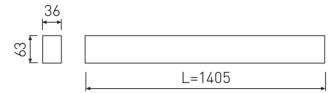

Dimensions

Product dimensions (mm)	36 x 1400 x 63
Packing dimensions (mm)	45 x 1430 x 75

Scheme

Scheme

1405mm length minimalist LED linear luminaire for continuous lines construction from the TROLL family Essence.

Product

Real power (W)	36
Real luminous flux (Lm)	2551
Luminous efficiency (Lm/W)	70,9
Beam angle (°)	75
Life time (h)	50000
IP	40
Electrical class insulation	Class 1
Operating temperature	from -20°C to 35°C
Electrical feeding	220..240V, 50/60Hz
Colour	Ceramic white
Energy efficiency class	A