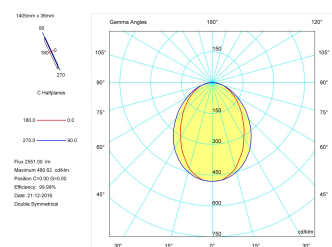

Photometry

Photometry